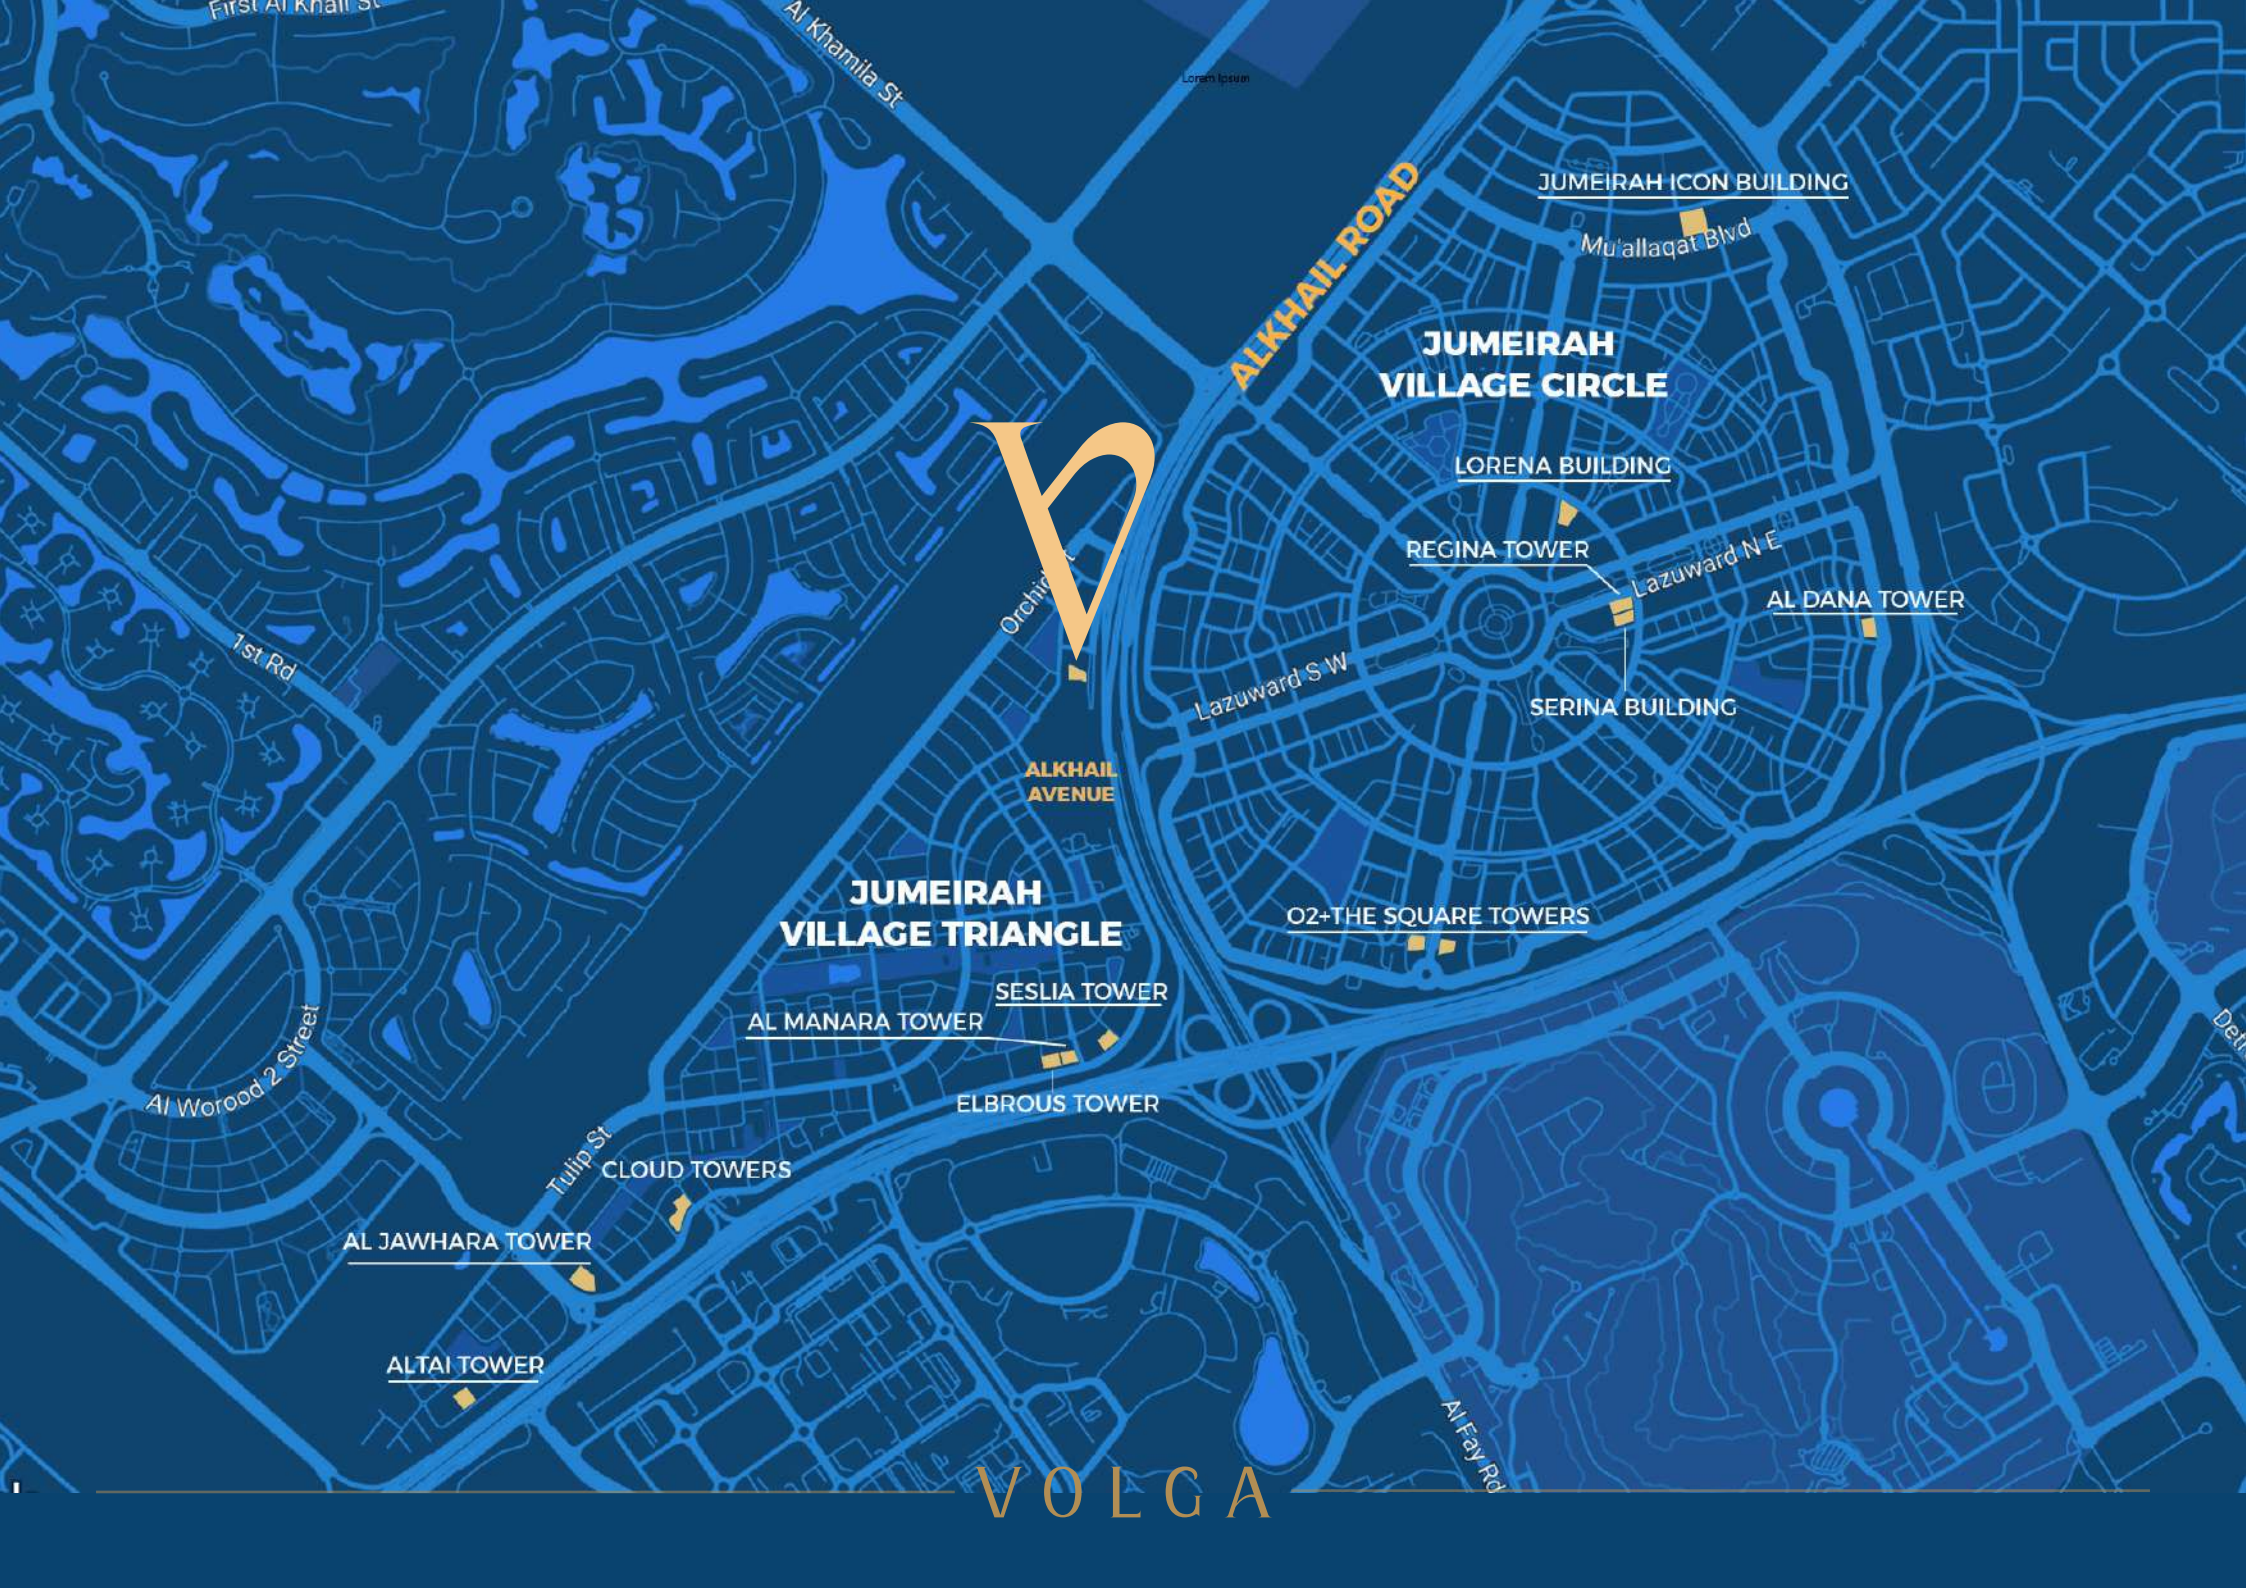

JBR

17 MIN

Mall of Emirates

19 MIN

Palm Jumeirah

20 MIN

Global Village

23 MIN

Dubai Mall

JVT
DUBAI

VOLGA

ALKHAIL ROAD

JUMEIRAH ICON BUILDING

Mu'allaqat Blvd

JUMEIRAH VILLAGE CIRCLE

LORENA BUILDING

REGINA TOWER

Lazuward N E

AL DANA TOWER

SERINA BUILDING

Lazuward S W

ALKHAIL AVENUE

JUMEIRAH VILLAGE TRIANGLE

O2+THE SQUARE TOWERS

SESLIA TOWER

AL MANARA TOWER

ELBROUS TOWER

CLOUD TOWERS

AL JAWHARA TOWER

ALTAI TOWER

VOLGA

First Al Khail St