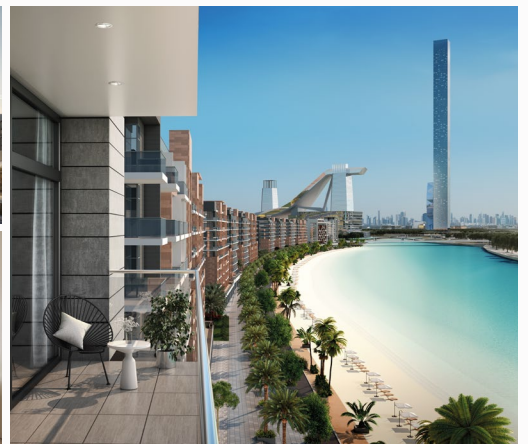

DUBAI'S NEW WATERFRONT COMMUNITY

Meydan is the visionary concept of His Highness Sheikh Mohammed bin Rashid Al Maktoum, UAE Vice President, Prime Minister and Ruler of Dubai. Mohammed Bin Rashid City spans more than 54 million square feet and is set to become one of the largest and most significant lifestyle destinations in the heart of new Dubai.

KEY FEATURES

- Located in MBR City in Meydan
- Choose from studios, 1, 2 & 3 bed apartments
- A beautiful crystal lagoon spanning 2.7 km with a private beach and promenade
- Endless discoveries at the Boulevard walk of 1.2km
- A variety of retail and F&B themed around the French Riviera
- Picturesque skyline views of the three world's tallest buildings (Burj Khalifa, Meydan Tower and Dubai Creek Tower)
- Equestrian and golf facilities on your doorstep

22 MINS
The Palm Jumeirah

COMMUNITY AMENITIES

- Swimming pools
- Recreational areas
- Yoga & zen gardens
- Lush open spaces
- Leisure & entertainment facilities
- Supermarkets, shops & convenience stores
- Cafes & restaurants
- BBQ areas
- Green areas & parks
- Children's play areas
- Pet-friendly areas
- Outdoor movie nights
- Arts & crafts areas