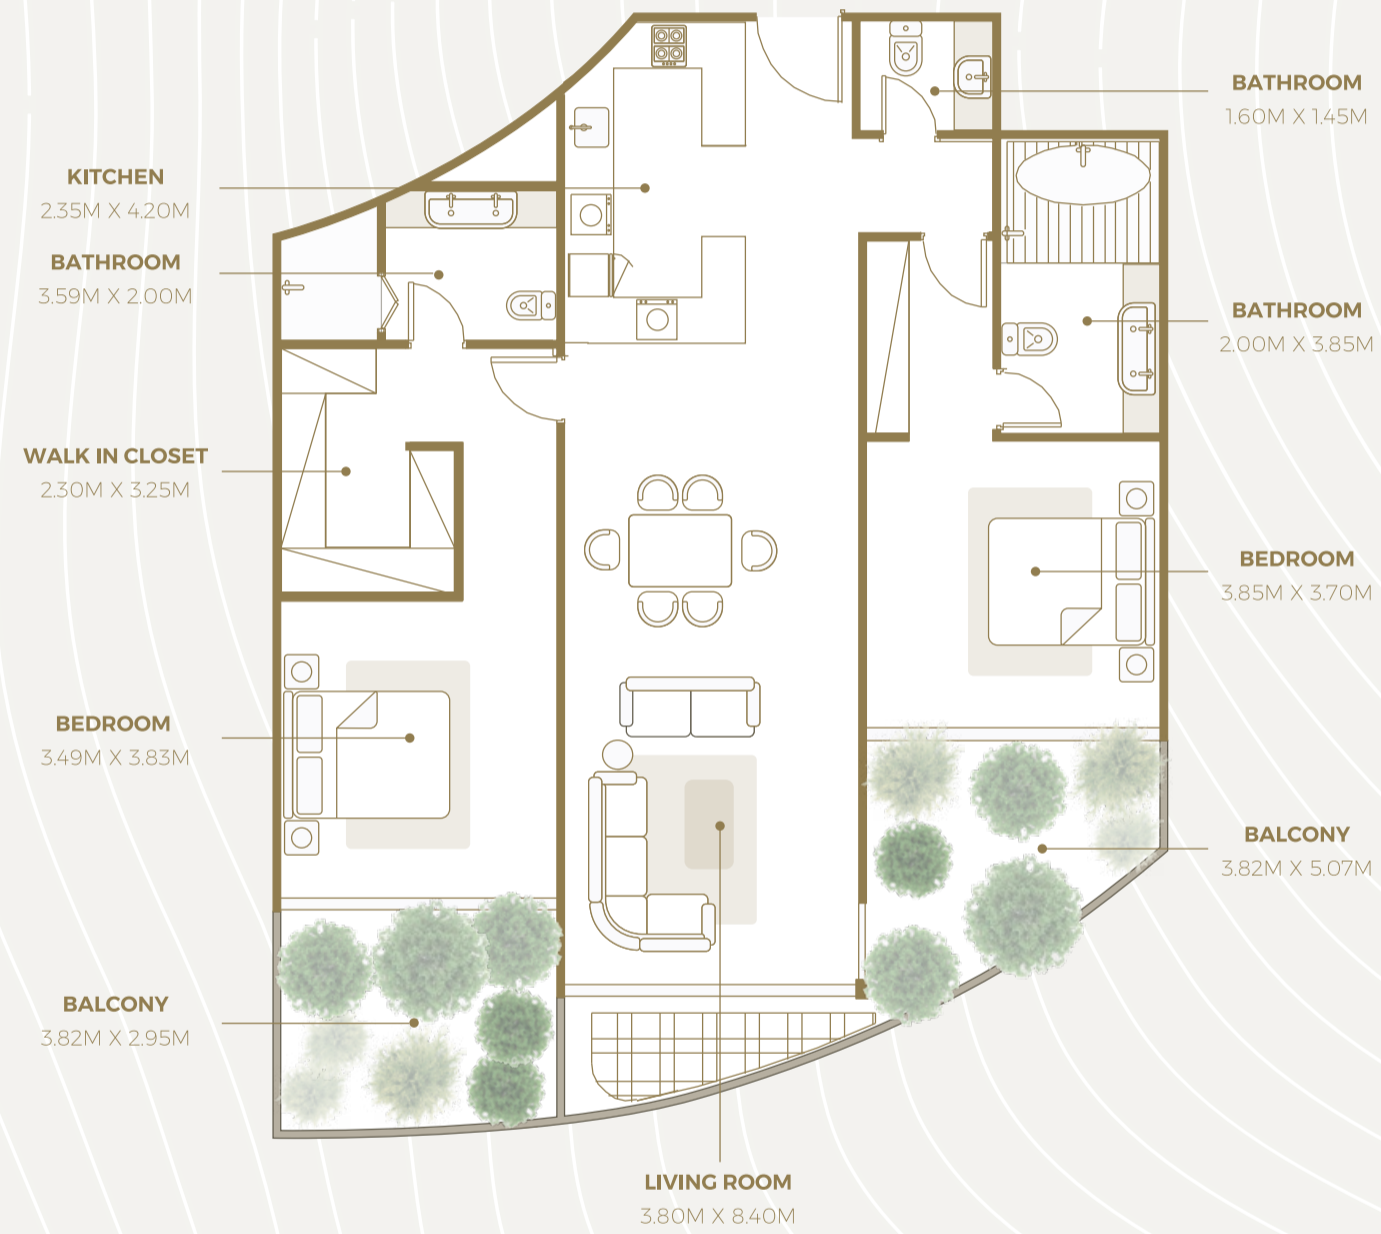

FLOOR PLAN

2 BEDROOM TYPE 7

SUITE AREA : 935.35 SQFT
TOTAL AREA : 1265.12 SQFT